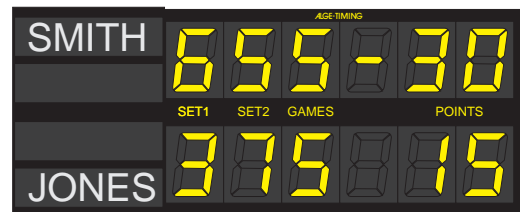

Features include:

- Simple operation
- Excellent visibility even in sunlight or under flood lights
- The last 20 scores are stored in the memory of the terminal, so that a correction can easily be made.
- Tie breaks and open ended sets can be displayed
- Player names can be applied to the removable panels with magnetic letters or you can insert your own style of signs
- Two digit heights are available, 15 or 25 cm (6 or 9 inch)
- Dual power capability with battery or AC
- All digits and electronics are accessible by sliding the front Plexiglas panel open

Terminal Timy

Technical Data:

- Score board and terminal are controlled by CMOS microprocessors.
- The digits are bi-stable, 7-segment, electromagnetic modules, with highly visible yellow vanes. They are rated for over 60 million operations and have low power requirement.
- The case is plastic coated aluminium with hanging brackets on the back. The plexiglas front panel can be removed for easy repair and cleaning.
- High temperature range from -25 to 50°C (-20 to 120°F).
- Built-in rechargeable NiCd battery with charger for either 240 VAC or 120 VAC power.
- The terminal is powered by battery and/or direct from score board.

Score Board Configuration:

Model Uni TA515 or TA525

Model 3 Set TA615 or TA625

Model 5 Set TA815 or TA825

	Figure Height 15 cm (5.9")			Figure Height 25 cm (9.84")		
	Uni TA515	3 Set TA615	5 Set TA815	Uni TA525	3 Set TA625	5 Set TA825
L	1530	1530	1960	2265	2265	2960
H	590	590	590	796	796	796
c	556	556	990	1093	1093	1793
depth	100	100	100	100	100	100