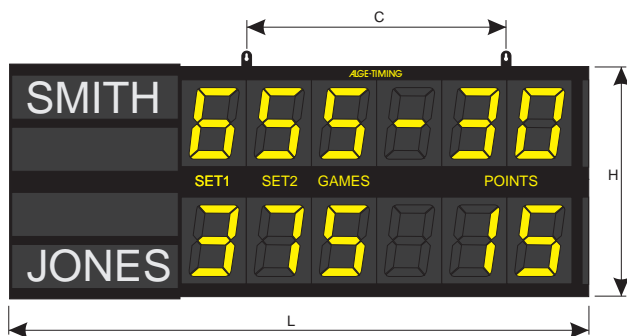

Tennis Score Board

ALGE
TIMING

Tennis Score Board:

The Tennis Score Board consists of two ALGE-GAZ4 display boards mounted in together with a name plate case with slots to insert a plate (player names e. g. with magnetic letters). This rugged unit can be fastened to a base. The score board is controlled by the terminal Timy and can be operated from any distance using two conductor telephone wires. The score board features all the latest electronic advances and is weather resistant. The score board can be powered by ist internal batteries or plugged to AC power continuously.

Features include:

- Simple operation
- Excellent visibility even in sunlight or under flood lights
- The last 20 scores are stored in the memory of the terminal, so that a correction can easily be made.
- Tie breaks and open ended sets can be displayed
- Player names can be applied to the removable panels with magnetic letters or you can insert your own style of signs
- Two digit heights are available, 15 or 25 cm (6 or 9 inch)
- Dual power capability with battery or AC
- All digits and electronics are accessible by sliding the front Plexiglas panel open

Terminal Timy

Technical Data:

- Score board and terminal are controlled by CMOS microprocessors.
- The digits are bi-stable, 7-segment, electromagnetic modules, with highly visible yellow vanes. They are rated for over 60 million operations and have low power requirement.
- The case is plastic coated aluminium with hanging brackets on the back. The plexiglas front panel can be removed for easy repair and cleaning.
- High temperature range from -25 to 50°C (-20 to 120°F).
- Built-in rechargeable NiCd battery with charger for either 240 VAC or 120 VAC power.
- The terminal is powered by battery and/or direct from score board.