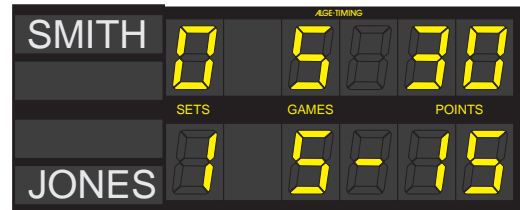

Features include:

- Simple operation
- Excellent visibility even in sunlight or under flood lights
- The last 20 scores are stored in the memory of the terminal, so that a correction can easily be made.
- Tie breaks and open ended sets can be displayed
- Player names can be applied to the removable panels with magnetic letters or you can insert your own style of signs
- Two digit heights are available, 15 or 25 cm (6 or 9 inch)
- Dual power capability with battery or AC
- All digits and electronics are accessible by sliding the front Plexiglas panel open

Terminal Timy

Technical Data:

- Score board and terminal are controlled by CMOS microprocessors.
- The digits are bi-stable, 7-segment, electromagnetic modules, with highly visible yellow vanes. They are rated for over 60 million operations and have low power requirement.
- The case is plastic coated aluminium with hanging brackets on the back. The plexiglas front panel can be removed for easy repair and cleaning.
- High temperature range from -25 to 50°C (-20 to 120°F).
- Built-in rechargeable NiCd battery with charger for either 240 VAC or 120 VAC power.
- The terminal is powered by battery and/or direct from score board.

Score Board Configuration:

Model Uni TA515 or TA525

Model 3 Set TA615 or TA625

Model 5 Set TA815 or TA825

	Figure Height 15 cm (5.9")			Figure Height 25 cm (9.84")		
	Uni TA515	3 Set TA615	5 Set TA815	Uni TA525	3 Set TA625	5 Set TA825
L	1530	1530	1960	2265	2265	2960
H	590	590	590	796	796	796
c	556	556	990	1093	1093	1793
depth	100	100	100	100	100	100