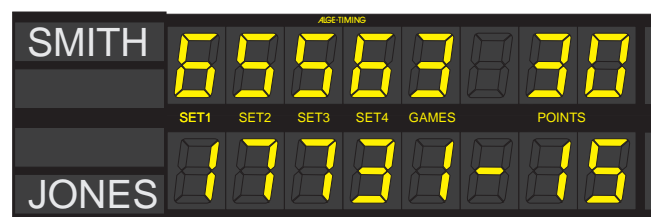

Tennis Score Board

ALGE
TIMING

Tennis Score Board:

The Tennis Score Board consists of two ALGE-GAZ4 display boards mounted in together with a name plate case with slots to insert a plate (player names e. g. with magnetic letters). This rugged unit can be fastened to a base. The score board is controlled by the terminal Timy and can be operated from any distance using two conductor telephone wires. The score board features all the latest electronic advances and is weather resistant. The score board can be powered by ist internal batteries or plugged to AC power continuously.

Features include:

- Simple operation
- Excellent visibility even in sunlight or under flood lights
- The last 20 scores are stored in the memory of the terminal, so that a correction can easily be made.
- Tie breaks and open ended sets can be displayed
- Player names can be applied to the removable panels with magnetic letters or you can insert your own style of signs
- Two digit heights are available, 15 or 25 cm (6 or 9 inch)
- Dual power capability with battery or AC
- All digits and electronics are accessible by sliding the front Plexiglas panel open

Score Board Configuration:

Model Uni TA515 or TA525

Model 3 Set TA615 or TA625

Model 5 Set TA815 or TA825

	Figure Height 15 cm (5.9")			Figure Height 25 cm (9.84")		
	Uni TA515	3 Set TA615	5 Set TA815	Uni TA525	3 Set TA625	5 Set TA825
L	1530	1530	1960	2265	2265	2960
H	590	590	590	796	796	796
c	556	556	990	1093	1093	1793
depth	100	100	100	100	100	100