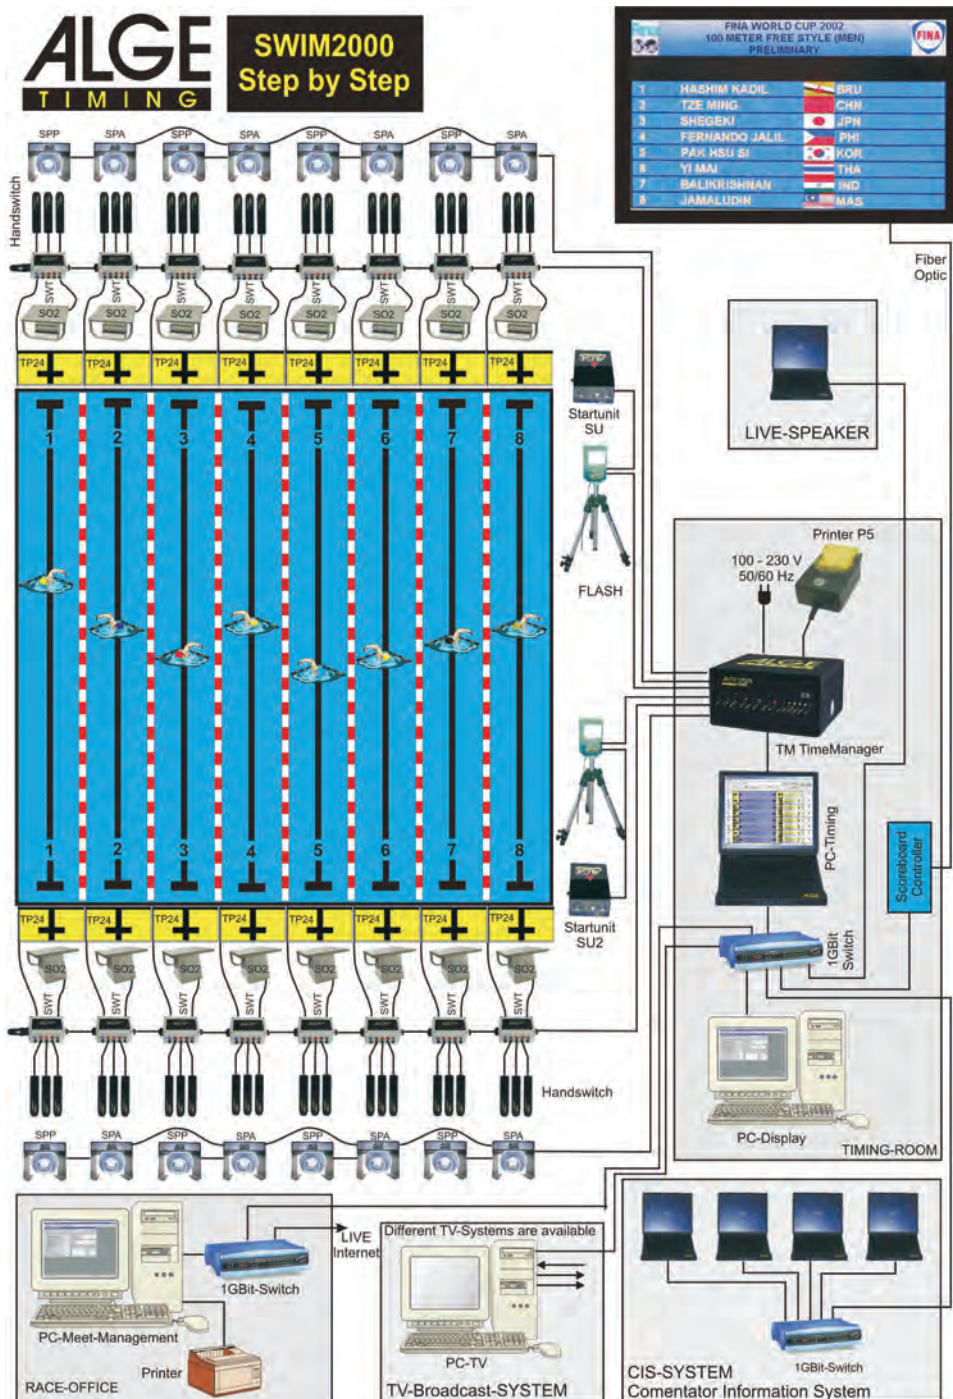

The touchpad is one of the key components of this timing system. The quality of this component is relevant for the success of the complete system. The closed construction of the touchpad (backside of stainless steel 1.4571) is significant for reliability. The touchpads are available in different dimensions :

START UNIT SU2

with integrated microphone and start push button

SPA and SPP

Built-in gel-cell-battery and amplifier. Each SPA can drive one SPP.

PUSH-BUTTON 023-02

waterproof rugged construction, cable length 2 m

START BLOCK SO 2

modern design made of stainless steel (1.4571). Different size and design on request.

SWR 2 RELAY START PAD

The best solution for existing starting blocks. Different size and design on request.

Display Board:

Available with different technologies and configurations up to videowalls!

Technical data: TimeManager for Swimming - TMS:

- Measuring Range:** 23 hours, 59 minutes, 59.9999 seconds
Time Reference: TCXO 10.000MHz (temperature compensated quartz oscillator)
Frequency Deviation: temperature range -25 to 50°C (-13 to 122°F): +/- 2,5ppm (+/- 0,009 sec./h.)
 with ageing: +/- 1 ppm per year
 at 25°C (77°F) adjusted to +/- 0.1 ppm
- Power Supply:** internal: 12V gel cell battery
 external: 100-240 V 50/60Hz or 12-18 V DC
- Interfaces:** 1 USB Interface for PC or Video
 3 RS232 interfaces
 1 x display board ((2400-38400 kBaud) galvanically separated
 1 x protocol printer (2400-38400 kBaud)
 1 x video interface (2400-38400 kBaud) galvanically separated
 3 RS485 interfaces
 2 x timing bus start side and turn side
 1 x display board
- Connections:** 1 x SWT line start 1 x SWT line turn
 1 x printer 1 1 x printer 2
 1 x PC/TV - RS232 1 x PC/TV - USB
 1 x display board (DIN) 1 x display board (banana plugs)
 1 x start (banana plugs) 2 x SU (Start Unit) / FLASH
 2 x Speaker active 1 x headset
 1 x audio line In 1 x audio line out
 1 x microphone 1 x headset
 1 x audio in 1 x total volume